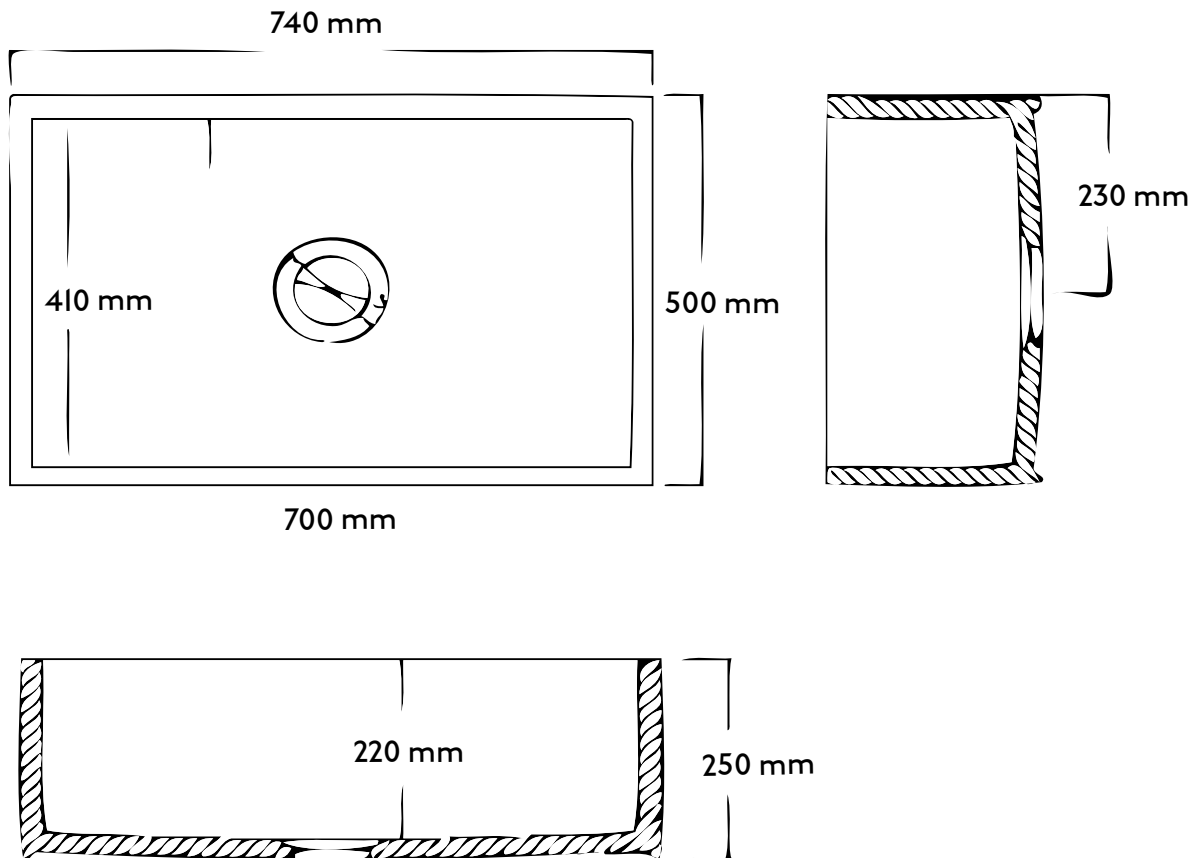

Farmhouse Sink

Fireclay

belfastkitchensinks.co.uk

Dimensions (MM)

* DUE TO THE MANUFACTURING PROCESS SINKS MAY HAVE SLIGHT VARIANCES IN SIZE. THESE DIMENSIONS SHOULD BE USED AS A GUIDE ONLY. WE STRONGLY RECOMMEND THE SINK BE ON SITE WHEN CABINETS OR BENCH TOPS ARE BEING PREPARED FOR THE SINK.